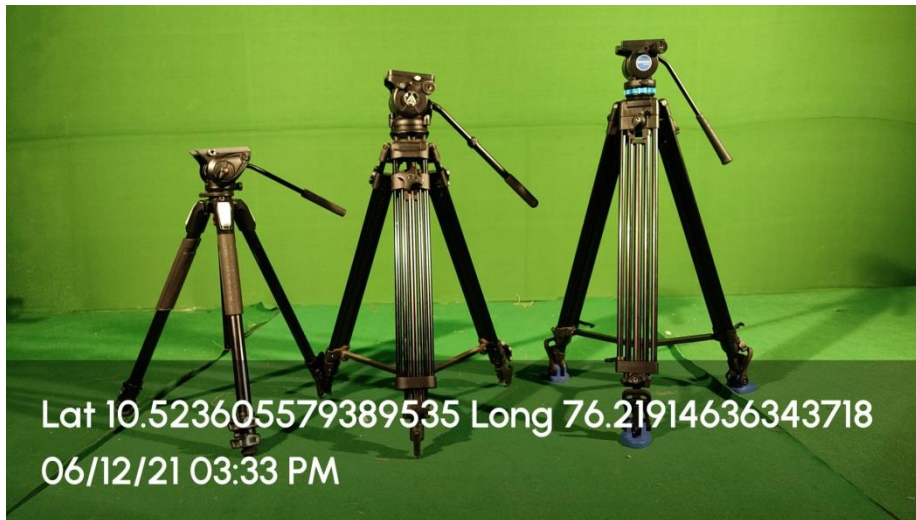

Tripodes Manfrotto 055,E-imageEI- 7080H,Benro KH26P

Lat 10.523605579389535 Long 76.21914636343718
06/12/21 03:33 PM