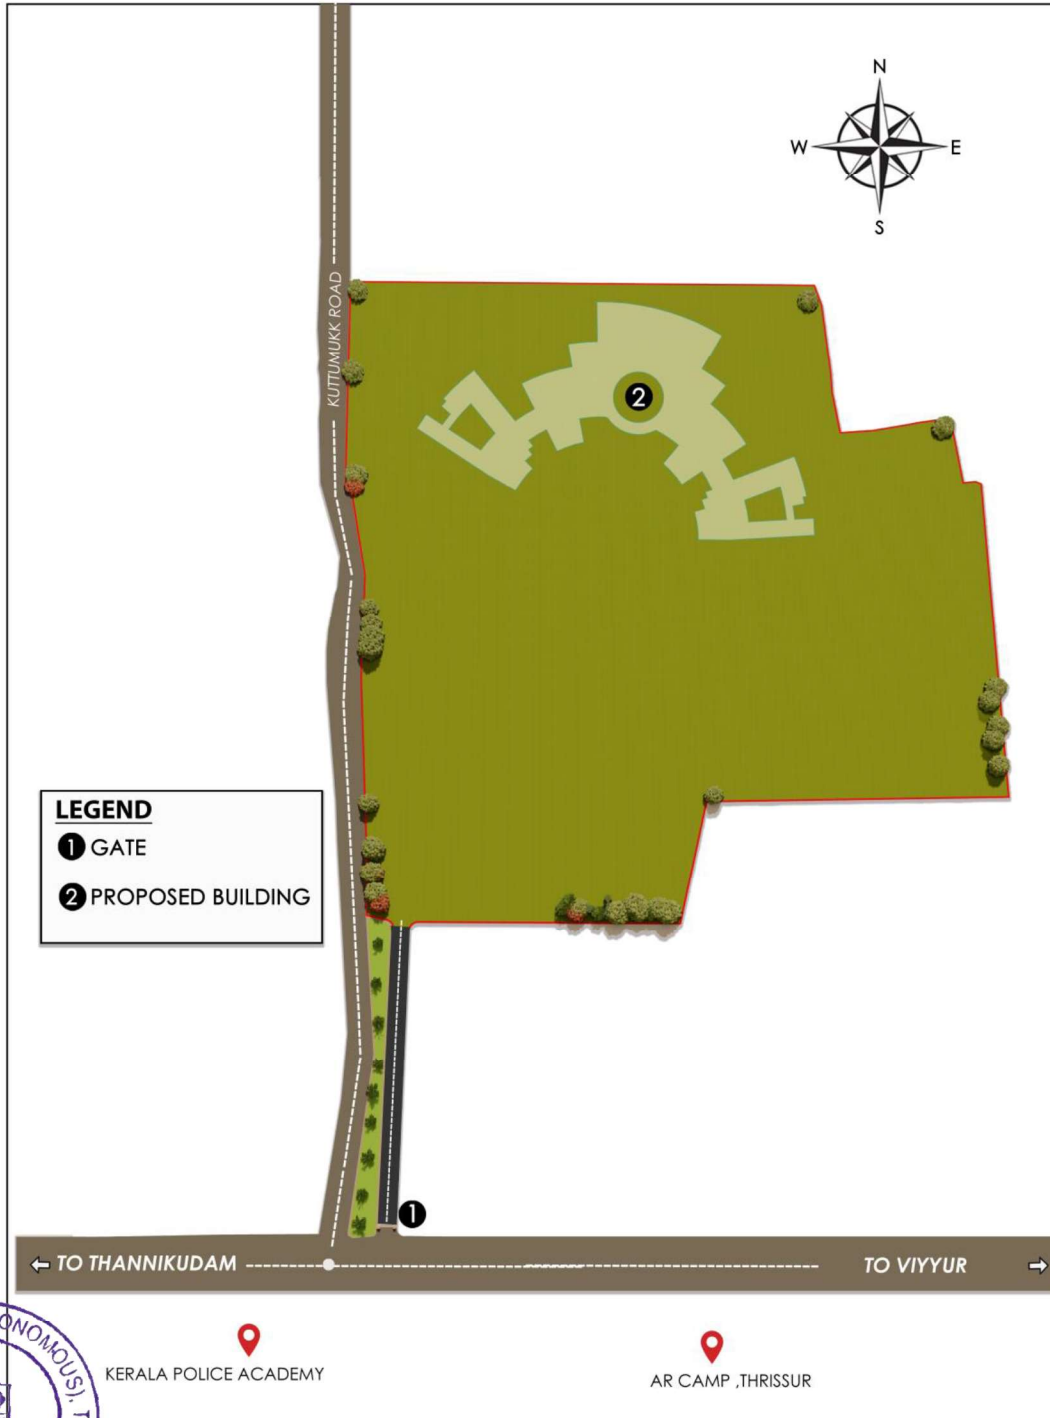

LEGEND

- | | |
|-------------|--------------------|
| ① GATE 1 | ⑤ MEDIA BLOCK |
| ② GATE 2 | ⑥ JUBILEE BLOCK |
| ③ GATE 3 | ⑦ ST.THOMAS HOSTEL |
| ④ GENERATOR | ⑧ CAFETERIA |

 **ST. THOMAS COLLEGE (AUTONOMOUS)**
RAMAVARMAPURAM
THRISSUR, KERALA

ST. THOMAS COLLEGE , THOPE STADIUM THRISSUR, KERALA

KEYPLAN

Principal
St. Thomas College (Autonomous)
Thrikkur - 680 001