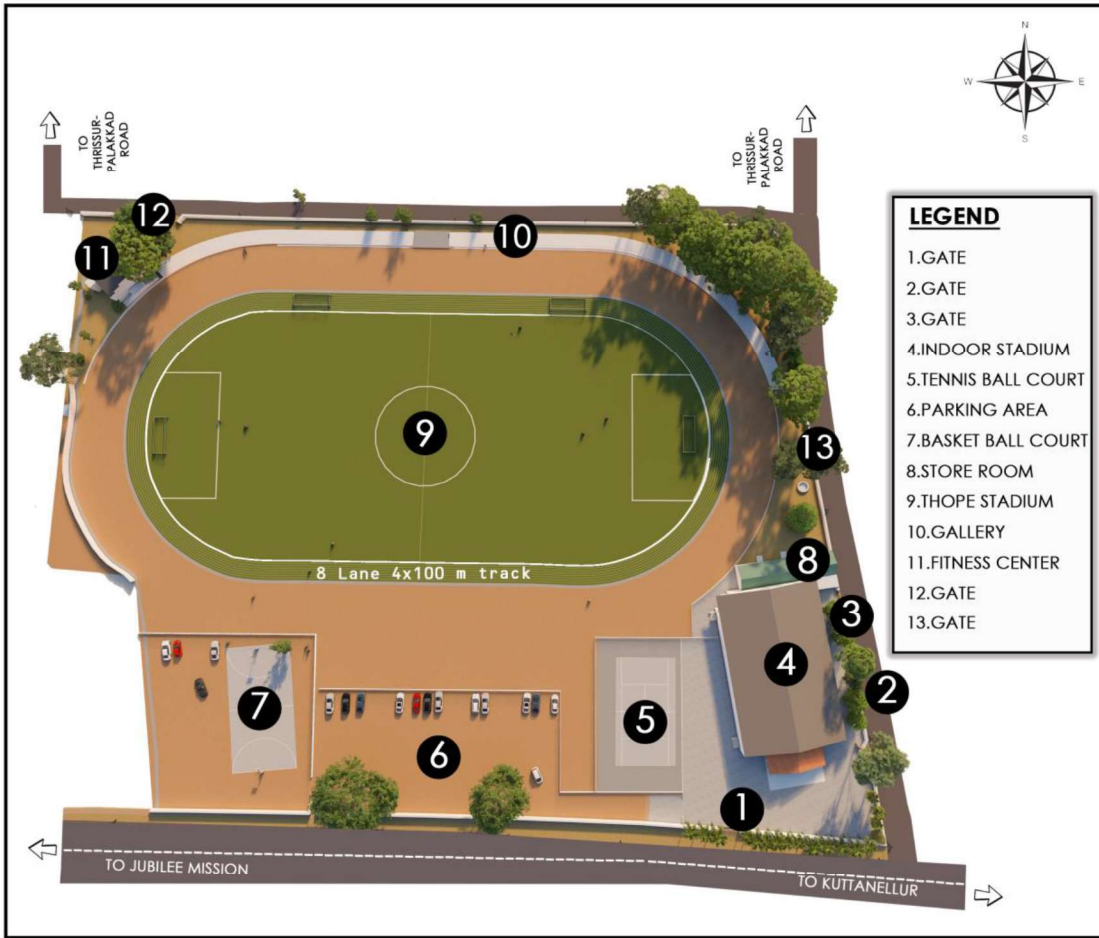

LEGEND

- | | |
|-------------|--------------------|
| ① GATE 1 | ⑤ MEDIA BLOCK |
| ② GATE 2 | ⑥ JUBILEE BLOCK |
| ③ GATE 3 | ⑦ ST.THOMAS HOSTEL |
| ④ GENERATOR | ⑧ CAFETERIA |

 **ST. THOMAS COLLEGE (AUTONOMOUS)**
RAMAVARMAPURAM
THRISSUR, KERALA

ST. THOMAS COLLEGE , THOPE STADIUM THRISSUR, KERALA

KEYPLAN

Principal
St. Thomas College (Autonomous)
Thrikkur - 680 001