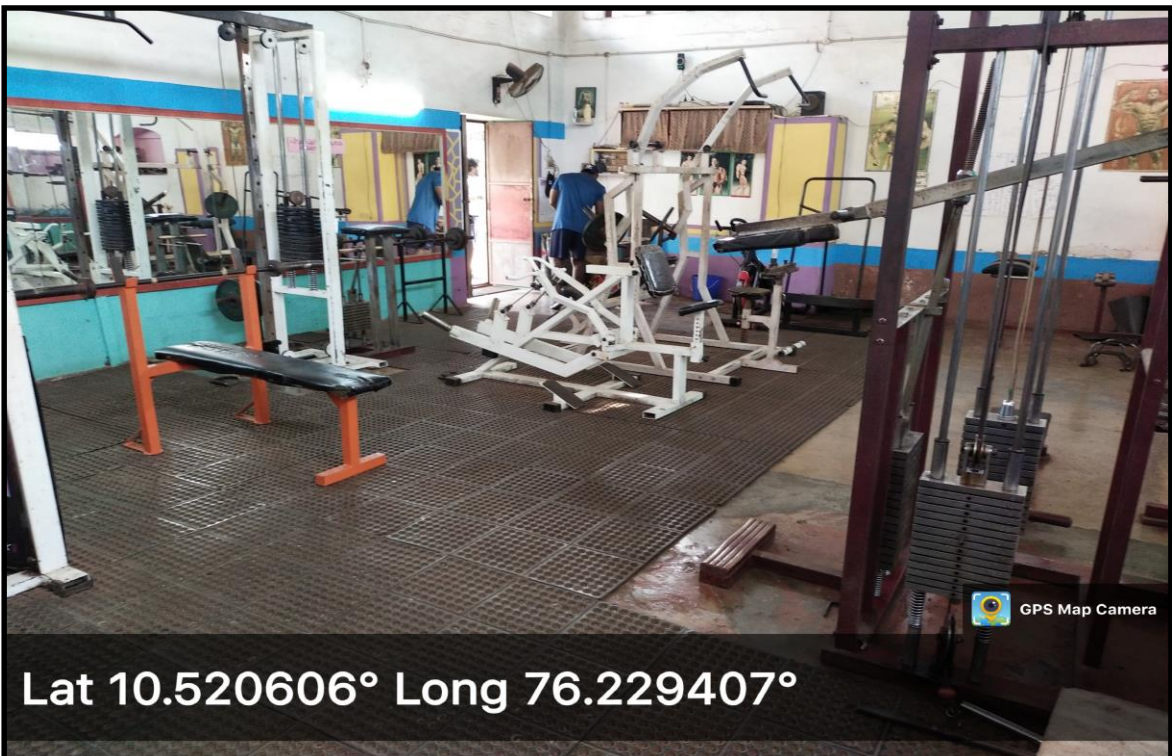

Lat 10.520606° Long 76.229407°